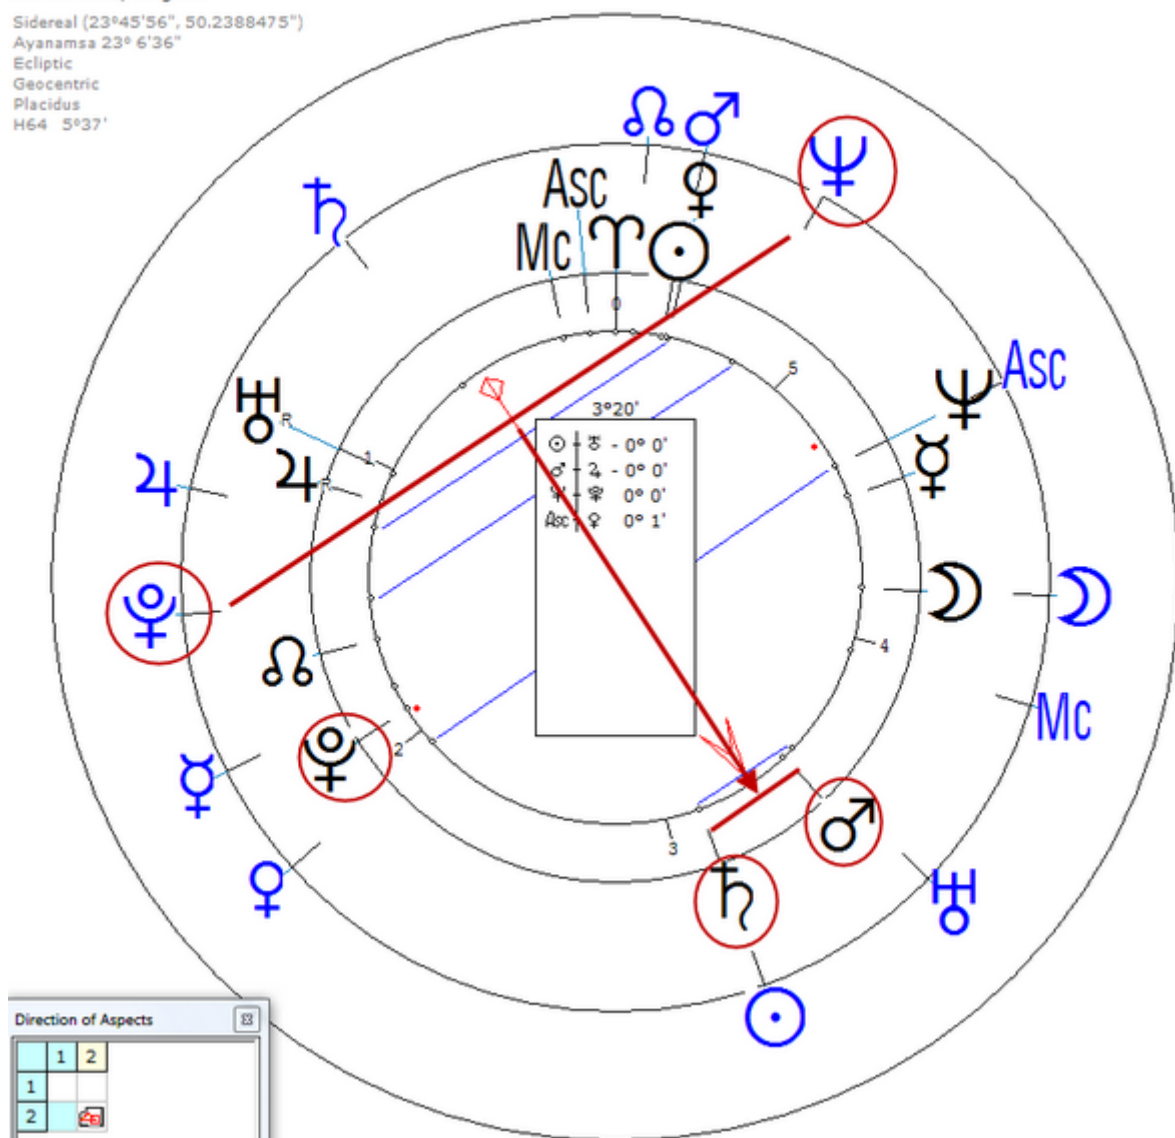

Haemers, Patrick

2 November 1952 at 08:15 (= 08:15 AM)Schaerbeek, Belgium, 50n51, 4e23

Belgian kidnapper of the former Prime Minister of Belgium, Paul van Den Boeynants in January 1989.

<https://www.astro.com/astro-databank/Haemers,_Patrick>

Death by Suicide 14 May 1993 in Vorst (Brussel)(Hanged himself, age 40)

Progressed Lunar Return (Harmonic 64)

Lunar $\Psi/\text{♀} = \text{♂}_n/\text{♁}_n$ It was murder not suicide.

"...Haemers knew a lot about the black money from well-known figures from the political world and he announced that he would talk to the trial because he could no longer cope with the prison."

<https://nl.wikipedia.org/wiki/Patrick_Haemers#Arrestatie,_proces_en_zelf_moord>

Haemers, Patrick
2 November 1952 Sun 8:15 (GMT+1) 50n51 4e23
Schaerbeek, Belgium
Sidereal (23°45'56", 50.2388475")
Ayanamsa 23° 6'36"
Ecliptic
Geocentric
Placidus
H64 5°37'